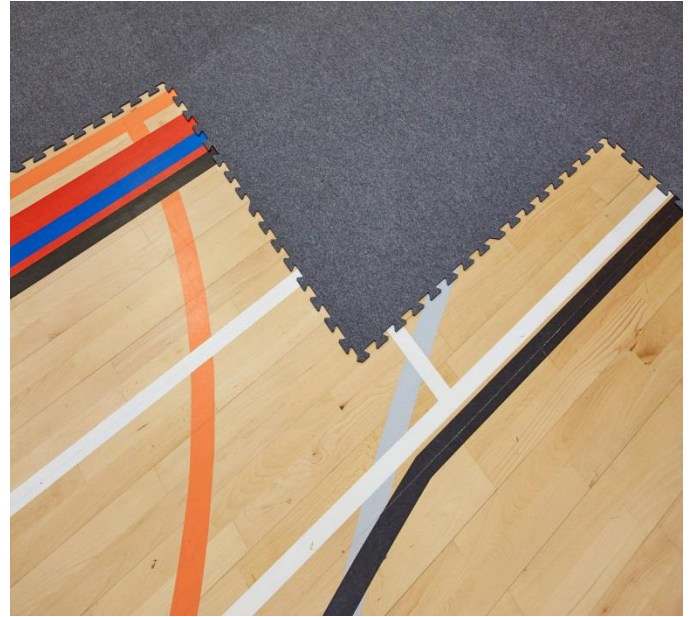

PROTECTIVE CARPET

Our large Protective floor mats are manufactured from high-density materials which are extremely durable and hard-wearing.

The mats are lightweight, quick to lay and easy to store, providing ideal floor protection for large multi-use areas, such as sport halls, event arenas, gyms and more.

A soft-touch finish ensures that delicate floors such as parquet, wooden flooring, stone, porcelain and marble are protected and kept in good condition.

FEATURES

- Mat size: 100cm x 100cm x 5mm
- High density shore A:90, top surface
- Ultra durable PET fibre low melt
- Water and Stain resistant
- UV treated
- Non Scratch backing membrane
- Edge strip x1 included
- Easy to trim / custom fit

USES

- All Surface floor protection
- Sports Halls & Arenas
- Conference Flooring
- Trade show and Events

SAFETY

- EN71-1 Part 1: Mechanical and physical properties
- EN71-2 Flammability
- EN71-3 Part 3: Migration of certain elements
- Anti-slip surface: R10 Rating